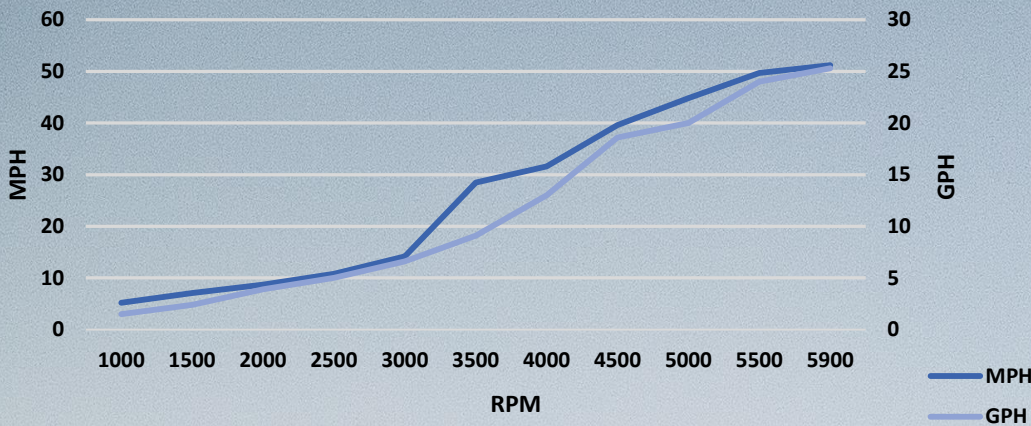

Powered By

300 CMS

Performance Data

Conditions	
Person(s)	2
Fuel on board	35
Top	Hard Top
Jack Plate	Yes 3"
Temp	95
Wind	0
Prop	Eco 18
Fuel Capacity	83

8/7/2018 Top speed: 52 MPH

RPM	MPH	GPH	MPG	RANGE
1000	5.2	1.5	3.5	230
1500	7.1	2.4	3.0	196
2000	8.7	3.9	2.2	148
2500	10.8	5	2.2	143
3000	14.2	6.6	2.2	143
3500	28.5	9.1	3.1	208
4000	31.6	13	2.4	161
4500	39.6	18.6	2.1	141
5000	44.8	20	2.2	149
5500	49.7	24	2.1	138
5900	51.2	25.3	2.0	134

Time to Plane			
1st Run	2nd Run	3rd Run	Average
4.4	4.7	4.7	4.6

0-20 MPH			
1st Run	2nd Run	3rd Run	Average
4.7	4.9	4.8	4.8

0-30 MPH			
1st Run	2nd Run	3rd Run	Average
7.9	7.4	7.5	7.6

Note: These numbers are intended to provide a likeness of the discribed boats performance. Crevalle Boats does not in any way guarantee that these exact numbers can be reproduced. Variations in boat weight, temperature, humidity, wind, fuel, operators ability and water are just some of the factors that affect a boats performance.