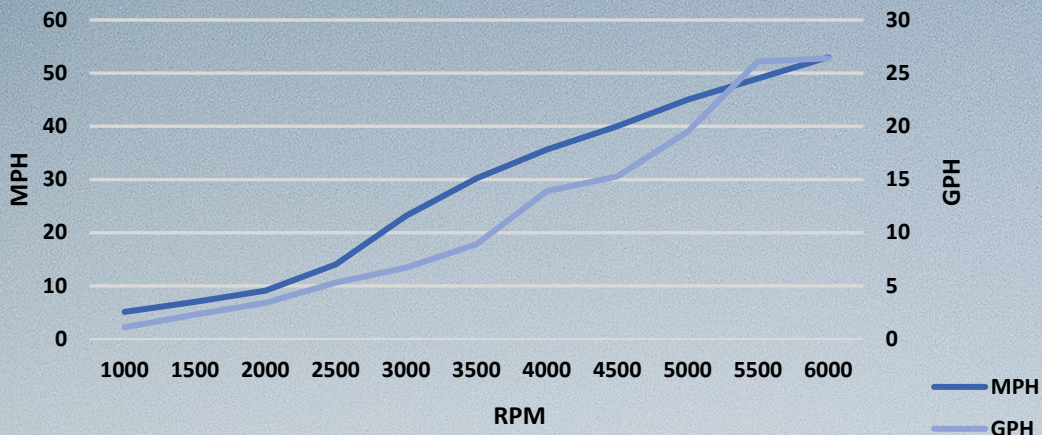

**Powered By**

Performance Data

Conditions	
Person(s)	2
Fuel on board	20gal
Top	54
Jack Plate	2.5
Temp	80
Wind	
Prop	3x16x21.5
Fuel Capacity	72

Performance Data, Test date 05.03.2018

RPM	MPH	GPH	MPG	RANGE
1000	5.1	1.1	4.6	267
1500	7	2.3	3.0	175
2000	9.1	3.4	2.7	154
2500	14	5.3	2.6	152
3000	23.2	6.7	3.5	199
3500	30.2	8.9	3.4	195
4000	35.6	13.9	2.6	148
4500	40	15.3	2.6	151
5000	45	19.5	2.3	133
5500	49	26.1	1.9	108
6000	53	26.4	2.0	116
6150	54	26.9	2.0	116

Time to Plane			
1st Run	2nd Run	3rd Run	Average
5.6	4.9	5.5	5.33333333

0-20 MPH			
1st Run	2nd Run	3rd Run	Average
8.0	7.0	6.7	7.2

0-30 MPH			
1st Run	2nd Run	3rd Run	Average
10.5	11.1	10.5	10.7

**Note:** These numbers are intended to provide a likeness of the discribed boats performance. Crevalle Boats does not in any way guarantee that these exact numbers can be reproduced. Variations in boat weight, temperature, humidity, wind, fuel, operators ability and water are just some of the factors that affect a boats performance.